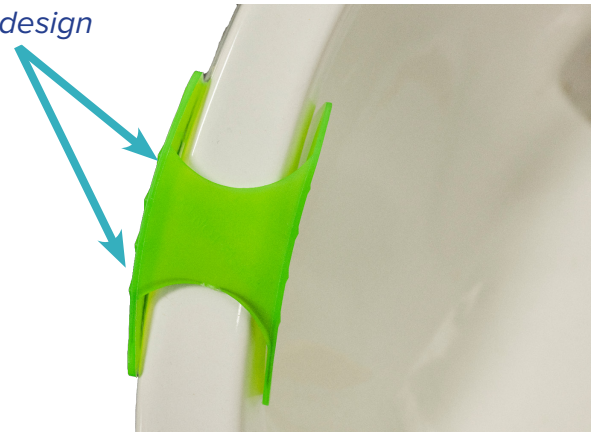

Double Toilet Bowl Clips

Innovative, patented device that fits any size toilet, delivered fragrance for 30-60 days

Benefits

- Requires no batteries or electricity
- Fits any size toilet
- Unlike single clips, the DOUBLE saddle-like design prevents clip falling into toilet, causing expensive plumbing issues
- Delivers selected fragrances for up to 2 months

Pair the Double Toilet Bowl Clip fragrance with the Aerowest or OdoSan drip system and the Wiseair fan fragrances to increase overall concentration of fragrances

Features

Double saddle-like design

Comes in four colors